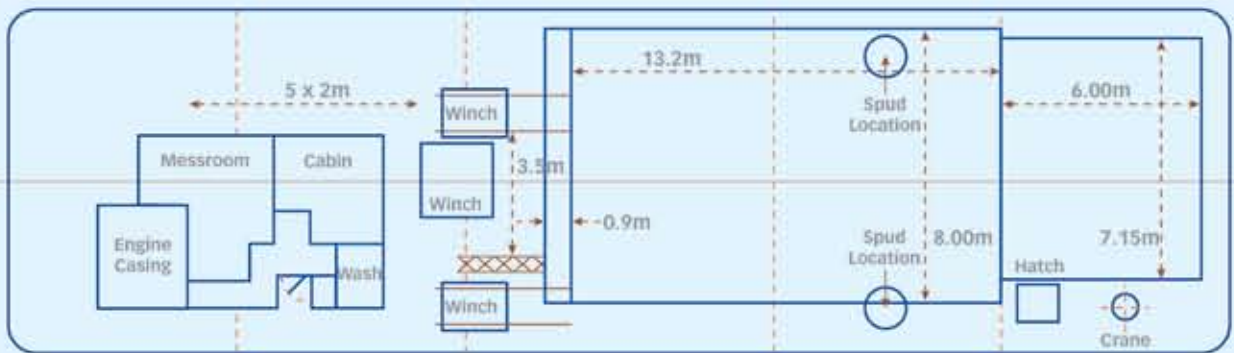

HUMBER WORK BOATS LTD

SCALE: - 1:200

MAIN DECK