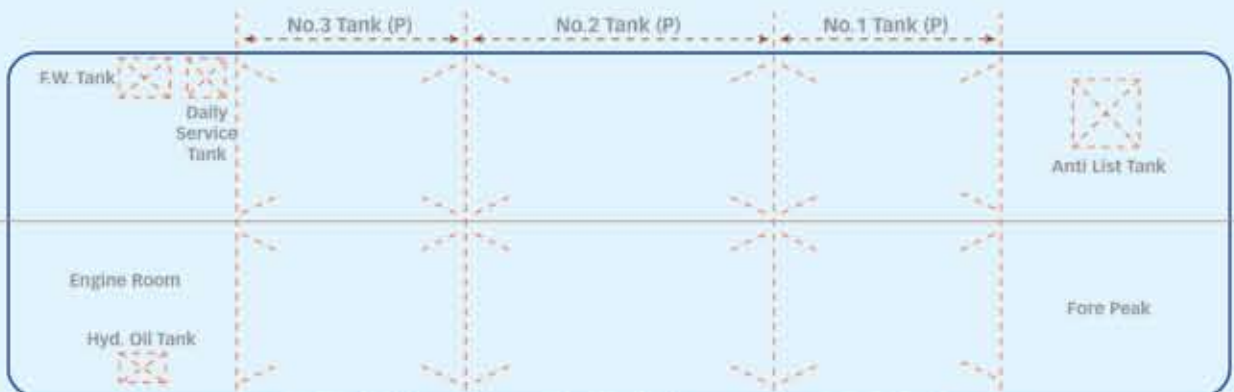

BELOW MAIN DECK