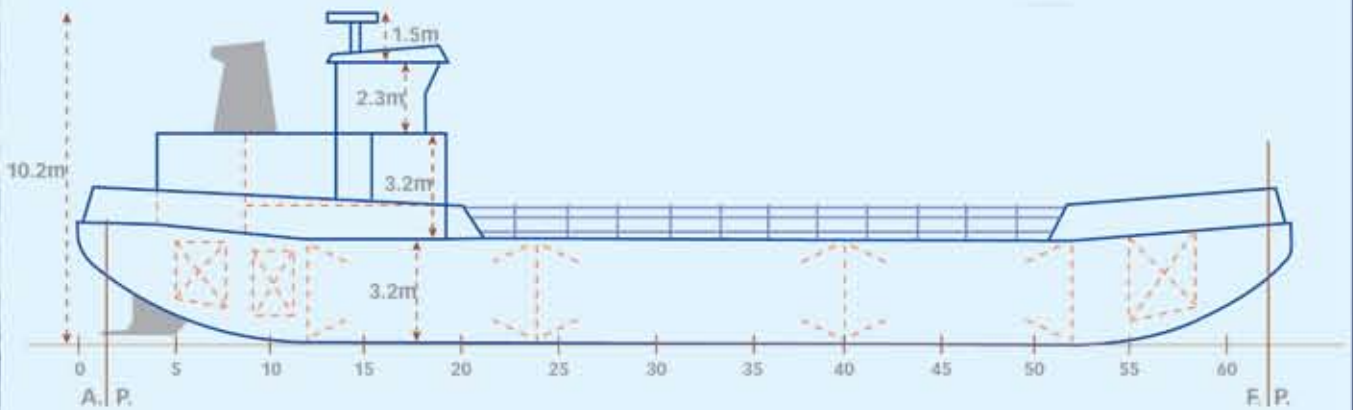

HUMBER WORK BOATS LTD

SCALE: - 1:200

MAIN DECK